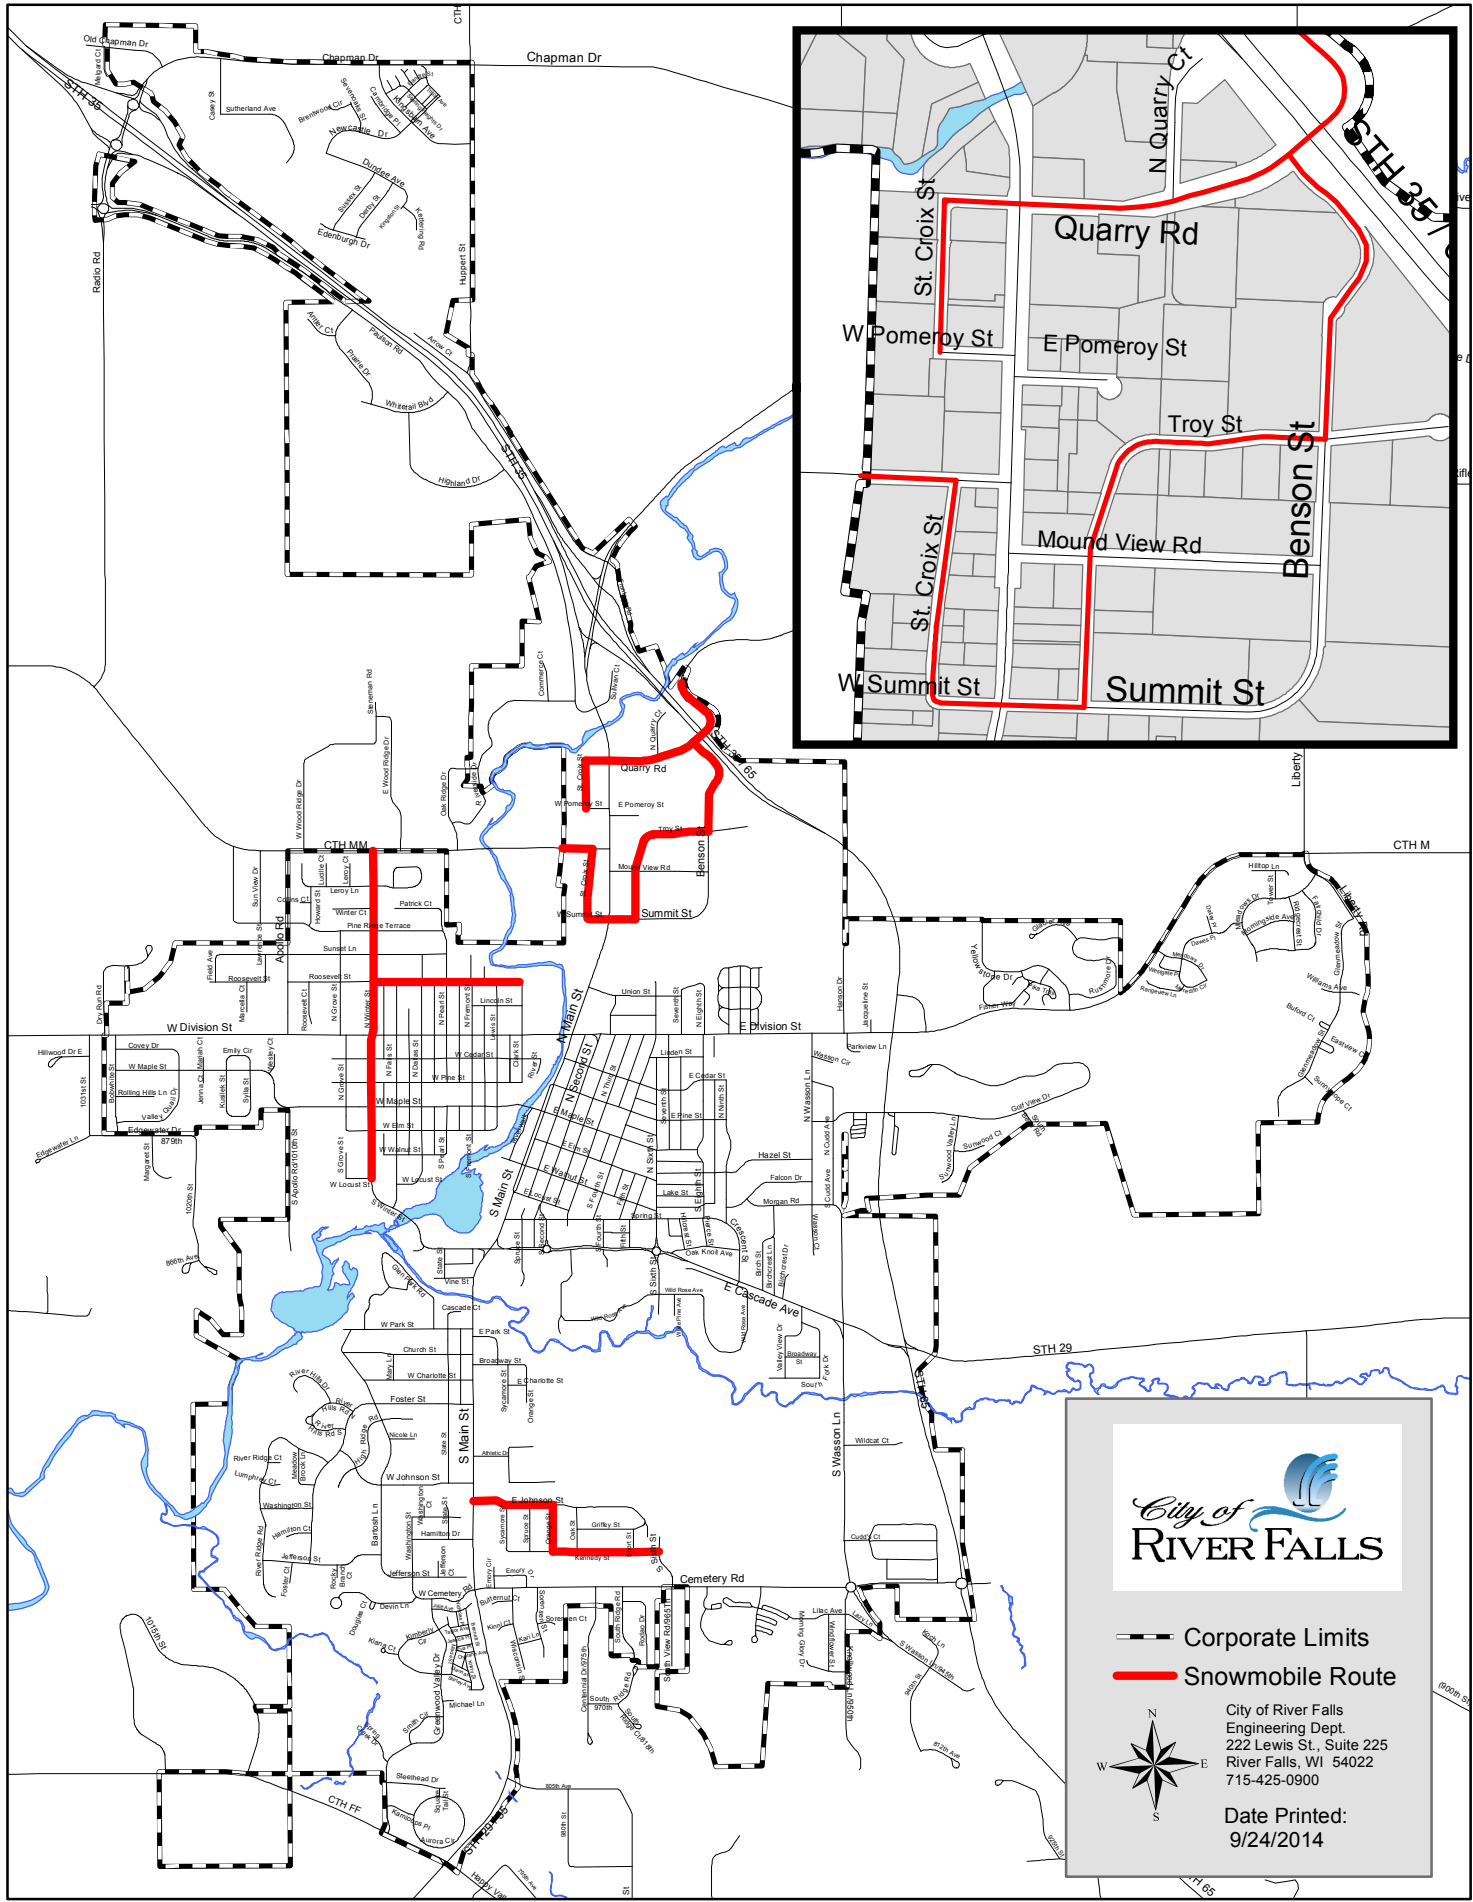

Snowmobile Route Map

-  Corporate Limits
-  Snowmobile Route

City of River Falls
 Engineering Dept.
 222 Lewis St., Suite 225
 River Falls, WI 54022
 715-425-0900

Date Printed:
 9/24/2014